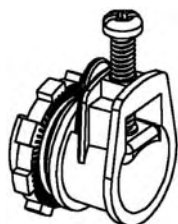

NON-METALLIC SHEATHED CABLE

SADDLE TYPE CONNECTORS - ONE SCREW - FOR BX and NON-METALLIC CABLE Use to connect non-metallic sheathed cable to a box or an enclosure.		
Catalogue Number	Trade Size	Material
NMS038	3/8 (12)	Zinc
NMS050	1/2 (16)	Zinc
NMS075	3/4 (21)	Zinc
NMS100	1 (27)	Zinc

SADDLE TYPE CONNECTORS - TWO SCREW - FOR NON-METALLIC CABLE Use to connect non-metallic sheathed cable to a box or an enclosure.		
Catalogue Number	Trade Size	Material
NMC038	3/8 (12)	Zinc
NMC075	3/4 (21)	Zinc
NMC100	1 (27)	Zinc
NMC125	1-1/4 (35)	Zinc
NMC150	1-1/2 (41)	Zinc
NMC200	2 (53)	Zinc

2 PIECE CLAMP CONNECTORS - BUTTERFLY STYLE Use to secure #14 - #10 non-metallic sheathed cable to a steel outlet box or other metal enclosure. No locknut is required.		
Catalogue Number	Trade Size	Material
NMB038	3/8 (12)	Steel
NMB075	3/4 (21)	Steel

DUPLEX CONNECTORS Use to secure non-metallic sheathed cable to a steel outlet box or other metal enclosure.		
Catalogue Number	Trade Size	Material
DUP038	3/8 (12)	Zinc

PUSH-IN CONNECTORS - NON-METALLIC Use to connect non-metallic sheathed cable to a box or an enclosure.		
Catalogue Number	Trade Size	Material
NMPI050	1/2 (16)	Plastic
NMPI050B (Bucket)	1/2 (16)	Plastic