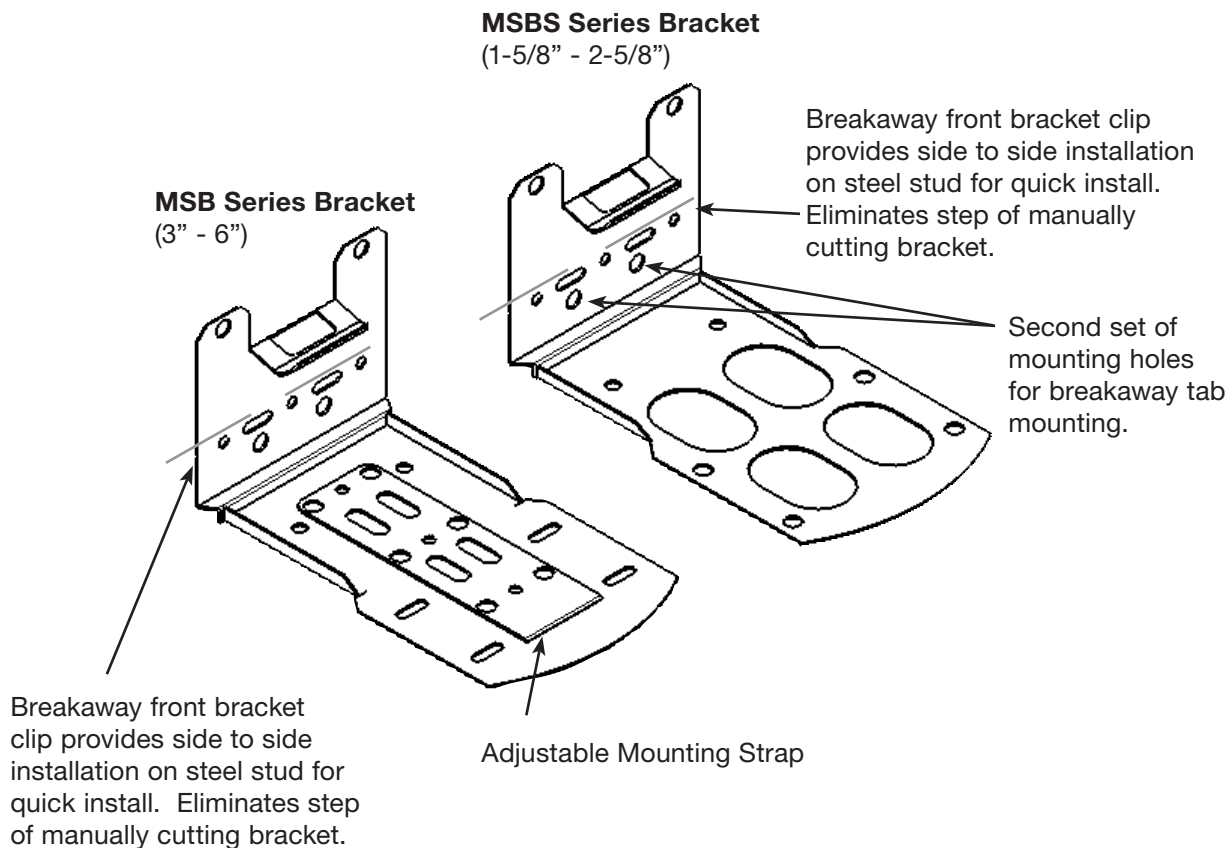

STEEL STUD BOXES

Adjustable Mounting Strap

Our steel stud box features a unique adjustable mounting strap and clip-on tab that makes it easier than ever to position and hold boxes in place.

Our box is simply the fastest and easiest box to install on any size steel stud.