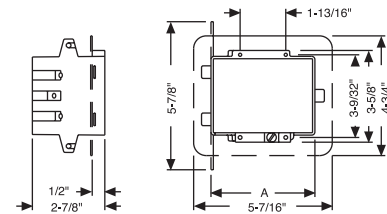

CAT. NO. 2002FBAR