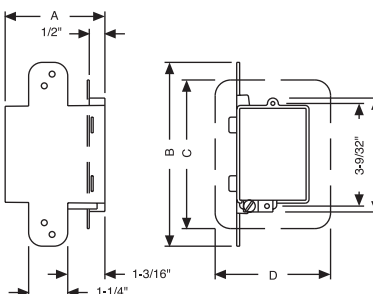

Product Features

- Self-gripping wire entry clamps
- RACO® Vapor Barrier boxes have a front-mounted grounding screw with combination straight/Robertson head
- Vapor/air barrier flange and integral wire entry seal provides superior energy savings and quick installation

Standard Material

- Made of high strength Noryl®
- Noryl® is a registered trademark of General Electric Corporation

Compliances

- – Specifications C22.2 #18
- Federal Manufacturer's number 28488

2011FBAR

2002FBAR

2008FBAR

ORDERING INFORMATION - DIMENSIONS

VAPOR BARRIER SWITCH BOXES FOR NONMETALLIC SHEATHED CABLE					
CATALOG NUMBER	DESCRIPTION/SETBACK	CABLE CLAMPS	CU. IN. CAP.	STD. PKG.	UPC BAR CODE
2011FBAR	Single-gang with flush bracket, 1/2" setback	4	18.0	100	—
2002FBAR	Two-gang with flush bracket, 1/2" setback	8	30.0	50	—

VAPOR BARRIER 4" ROUND CEILING BOX FOR NONMETALLIC SHEATHED CABLE							
CATALOG NUMBER	DESCRIPTION	CABLE CLAMPS	CU. IN. CAP.	STD. PKG.	RECOMMENDED MAX. SUPPORT LOADS		UPC BAR CODE
					CEILING FAN (DYNAMIC) LBS.	FIXTURE (STATIC) LBS.	
2008FBAR	Round box with flush bracket, 1/2" setback	4	22.0	50	No	50	—

DIMENSIONS						
CATALOG NUMBER	GANG	A	B	C	D	
2002FBAR	2	4-1/8"	—	—	—	
2011FBAR	1	3-3/16"	5-7/8"	4-3/4"	3-5/8"	

CAT. NO. 2011FBAR