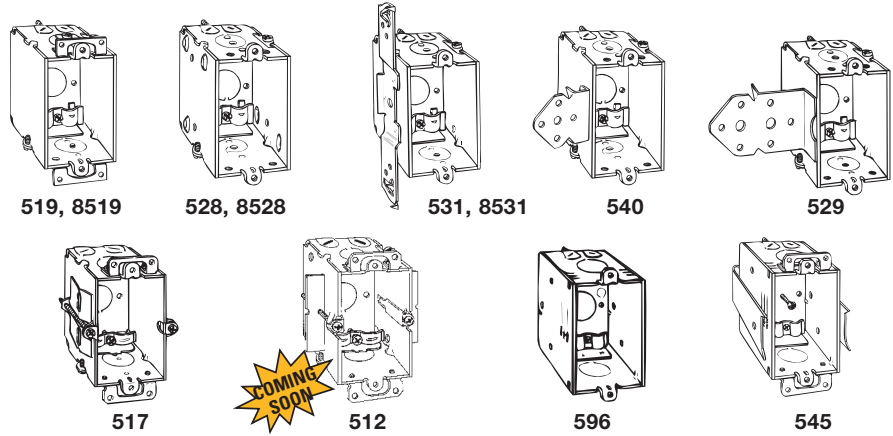

**SWITCH BOXES**  
**SINGLE-GANG - 2-1/2" DEEP**

**Application**

- Switch boxes are used to house wiring devices such as switches or outlets

**Product Features**

- RACO® offers a variety of labor saving mounting brackets that allow for easy positioning of box along studs or joists
- See Box Selection section in the front of this catalog for complete description of bracket types and features
- Gangable switch boxes offer the option of constructing a box to hold two or more devices
- Plaster ears allow box to be used in "old work" applications

**Compliances**

-  - File E195978

 All RACO® single gang, two gang, 4" square, and single gang gangable U.L. listed steel boxes are acceptable for use in 2-hour fire rated walls. For additional information, consult U.L. "Fire Resistance Directory" or the U.L. website at [www.ul.com](http://www.ul.com)

**ORDERING INFORMATION - DIMENSIONS**

3" x 2" SWITCH BOXES - 2-1/2" DEEP - GANGABLE WITH NONMETALLIC SHEATHED CABLE CLAMPS - 12.5 CUBIC INCHES							
CATALOG NUMBER	DESCRIPTION BRACKET & SETBACK	SIDE COND.	KNOCKOUTS ENDS		BOTTOM COND.	STD. PKG.	UPC BAR CODE
			CABLE	COND.			
519	Ears	—	4	—	1-1/2"	50	—
8519	Ears	—	4	—	1-1/2"	50	
528	Level bumps	—	4	2-1/2"	1-1/2"	50	—
8528	Level bumps	—	4	2-1/2"	1-1/2"	50	
531	TS brkt., 1/2"	—	4	2-1/2"	1-1/2"	50	—
8531	TS brkt., 1/2"	—	4	2-1/2"	1-1/2"	50	
540	B brkt., 1/4"	—	4	2-1/2"	1-1/2"	50	—
529	Long brkt., 5/8"	—	4	2-1/2"	1-1/2"	50	
517	Old work, Tigergrip	4	—	—	1-1/2"	20	
512	Old work	4	—	—	1-1/2"	20	

**STEEL SWITCH BOXES**

DIMENSIONS			
CATALOG NUMBER	A	B	C
519, 8519	2-1/2"	—	—
528, 8528	2-1/2"	—	—
531, 8531	2-1/2"	7-5/32"	2-5/16"
540	2-1/2"	13-1/32"	5-3/64"
529	2-1/2"	13-1/32"	5-3/64"
517	2-1/2"	—	—
596	2-1/2"	—	—
545	2-1/2"	—	—