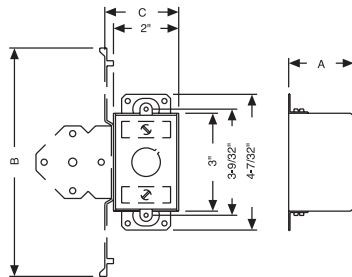

**Compliances**

-  - File E195978

 All RACO® single gang, two gang, 4" square, and single gang gangable U.L. listed steel boxes are acceptable for use in 2-hour fire rated walls. For additional information, consult U.L. "Fire Resistance Directory" or the U.L. website at [www.ul.com](http://www.ul.com)

**ORDERING INFORMATION - DIMENSIONS**

3" x 2" SWITCH BOXES - 2-1/2" DEEP - GANGABLE WITH NONMETALLIC SHEATHED CABLE CLAMPS - 12.5 CUBIC INCHES							
CATALOG NUMBER	DESCRIPTION BRACKET & SETBACK	SIDE COND.	KNOCKOUTS ENDS		BOTTOM COND.	STD. PKG.	UPC BAR CODE
			CABLE	COND.			
519	Ears	—	4	—	1-1/2"	50	—
8519	Ears	—	4	—	1-1/2"	50	
528	Level bumps	—	4	2-1/2"	1-1/2"	50	—
8528	Level bumps	—	4	2-1/2"	1-1/2"	50	
531	TS brkt., 1/2"	—	4	2-1/2"	1-1/2"	50	—
8531	TS brkt., 1/2"	—	4	2-1/2"	1-1/2"	50	
540	B brkt., 1/4"	—	4	2-1/2"	1-1/2"	50	—
529	Long brkt., 5/8"	—	4	2-1/2"	1-1/2"	50	
517	Old work, Tigergrip	4	—	—	1-1/2"	20	
512	Old work	4	—	—	1-1/2"	20	

3" x 2" SWITCH BOXES - 2-1/2" DEEP - NONGANGABLE WITH NONMETALLIC SHEATHED CABLE CLAMPS - 12.5 CUBIC INCHES							
CATALOG NUMBER	DESCRIPTION BRACKET & SETBACK	SIDE COND.	KNOCKOUTS ENDS		BOTTOM COND.	STD. PKG.	UPC BAR CODE
			CABLE	COND.			
596	Without ears	—	4	2-1/2"	1-1/2"	50	—
545	Old work	—	4	2-1/2"	—	20	

**STEEL SWITCH BOXES**

DIMENSIONS			
CATALOG NUMBER	A	B	C
519, 8519	2-1/2"	—	—
528, 8528	2-1/2"	—	—
531, 8531	2-1/2"	7-5/32"	2-5/16"
540	2-1/2"	13-1/32"	5-3/64"
529	2-1/2"	13-1/32"	5-3/64"
517	2-1/2"	—	—
596	2-1/2"	—	—
545	2-1/2"	—	—