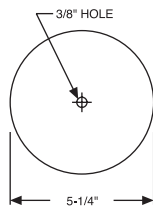

CAT. NO. 5654-1

722, 8722, 8722-5