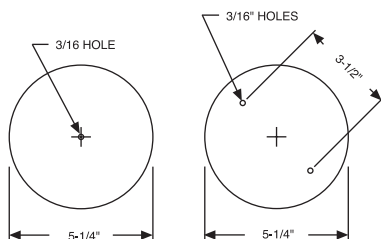

OCTAGON AND ROUND COVERS

Applications

- Covers are used to close an outlet box
- Switches or receptacles may be installed into octagon boxes by using covers 729 or 731
- Raised covers are used for mounting lighting fixtures
- 5" Round closure plates are designed for use in dry locations for closure at unused ceiling outlets

Product Features

- Rugged metallic construction
- 5" Round covers feature state-of-the-art powder coat paint finish which provides a light texture finish and scratch resistance

Compliances

- – File E195978
- – File LR-1082 (722, 729, 731)

ROUND CLOSURE PLATES
CAT. NO. 5652-1

CAT. NO. 5653-1

CAT. NO. 5654-1

ORDERING INFORMATION - DIMENSIONS

4" OCTAGON AND ROUND COVERS						
CATALOG NUMBER	DESCRIPTION	CU. IN.	STD. PKG.	UPC BAR CODE	MAX. RECOMMENDED SUPPORT LOADS	
					CEILING FAN (DYNAMIC) LBS.	FIXTURE (STATIC) LBS.
722	Flat, blank	—	100	—	No	No
8722	Flat, blank	—	100	|||||	No	No
8722-5	Flat, blank	—	50*	|||||	No	No
724	Flat, 1/2" KO	—	100	—	No	No
8724	Flat, 1/2" KO	—	100	|||||	No	No
8724-5	Flat, 1/2" KO	—	50*	|||||	No	No
729	Flat, toggle switch	—	50	|||||	No	No
731	Flat, duplex receptacle	—	50	|||||	No	No
8731-5	Flat, duplex receptacle	—	50*	|||||	No	No
737	Raised 1/2", open, ears 2-3/4" O.C.	3.0	50	|||||	No	50
727	Raised 5/8", open, ears 2-3/4" O.C.	3.8	100	—	No	50
732	Raised 1", open, ears 2-3/4" O.C.	6.5	25	—	No	50

*5 Bundles of 10

5" ROUND STEEL CLOSURE PLATES					
CATALOG NUMBER	COLOR	DESCRIPTION	PKG. TYPE	STD. PKG.	UPC BAR CODE
5652-1	Off-white	Screw & universal mount strap	Shrink	10	|||||
5653-1	Off-white	(2) 8-32 screws, direct mount to fixture outlet box	Shrink	10	|||||
5654-1	Off-white	Fixture stud & universal mount strap	Shrink	10	|||||

RACO STEEL BOXES & COVERS