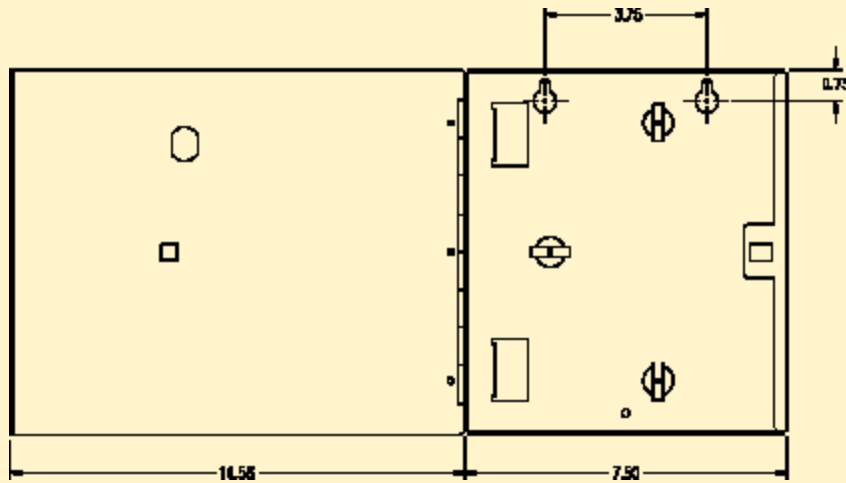

Dimensions - FTU2SP

Hubbell Premise Wiring
HUBBELL INCORPORATED (Delaware)
14 Lord's Hill Road • Stonington, CT 06378-0901 • (860) 535-8326 • 800-626-0005
Fax: (860) 535-8328 • Internet site: <http://www.hubbell-premise.com>

Worldwide Locations

Hubbell Premise Wiring, Asia Pacific	852-2836-7131	Fax: 852-2836-7132	Hubbell de Mexico, S.A. de C.V.	52-5-559-5304	Fax: 52-5-559-5885
Hubbell Canada Inc.	905-839-1138	Fax: 905-839-9108	Hubbell Premise Wiring, Middle East	971-4-393-4192	Fax: 971-4-393-4194
Hubbell Premise Wiring, China	86-21-6217-3478	Fax: 86-21-6217-3481	Hubbell Premise Wiring, Puerto Rico	787-720-7185	Fax: 787-789-2796
Hubbell Premise Wiring, Europe	44-(0)1234-848550	Fax: 44-(0)1234-856190	Hubbell-Taian Co., Ltd., Taiwan	886-2-(0)2515-0855	Fax: 886-2-(0)2515-0899
Hubbell Int'l. Inc., Korea Branch	82-2-(0)2607-1363	Fax: 82-2-(0)2603-7386	Hubbell Incorporated, Turkey	90-216-414-8147	Fax: 90-216-414-8148
Hubbell Premise Wiring, Latin America	305-251-4236	Fax: 305-251-4087	Hubbell Premise Wiring, Venezuela	58-16-6807453	Fax: 58-281-2820323