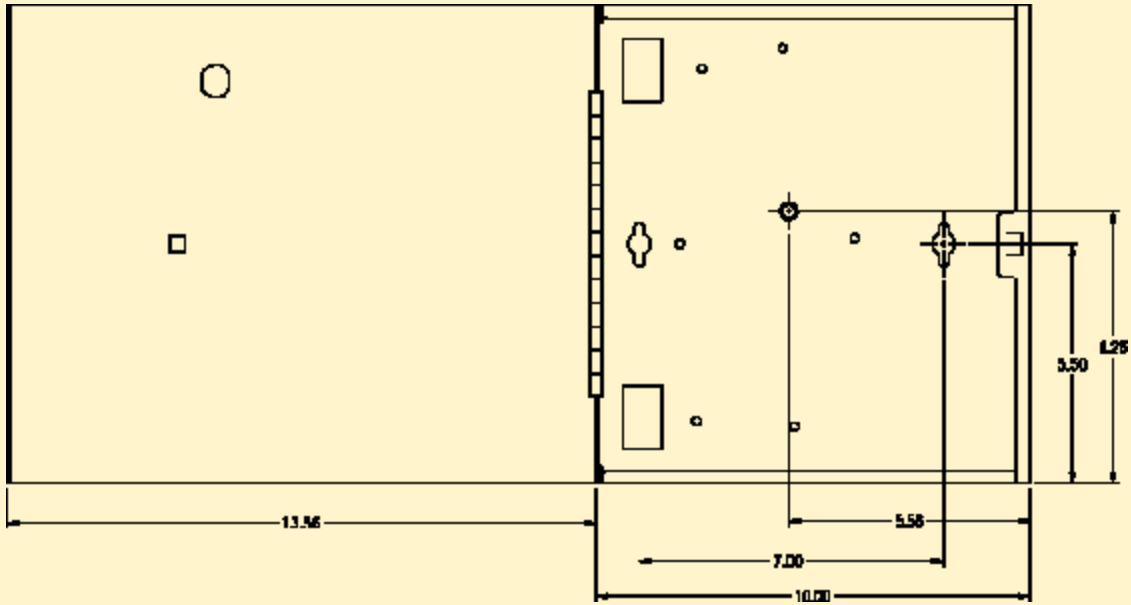

Dimensions - FTU4SP